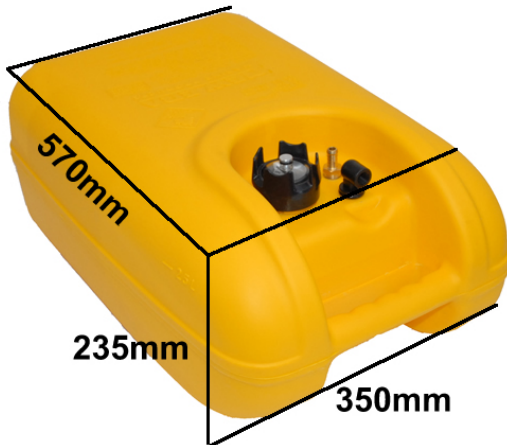

**25 Litre Fuel Tank - Petrol**

**LA7060 - 25 litre fuel tank**

- Cap & gauge fitted
- Plastic pick up with 1/4" BSP male thread

**LA7061 - 25 litre fuel tank**

- 38mm deck filler fitted
- Plastic pick up with 1/4" BSP male thread
- 3/8" tail fitted to suit breather hose.

**Measurements:**

- Approved to Australian and NZ Standards
- Made in Australia
- Made to a standard not a price.
- Total weight 4kg, strongest plastic tank in Australia
- 1/4" thread on outlet to attach your take off.
- Can be mounted horizontally or vertically.
- Carry handle for easy transport.

**(AS2906) Approved to Australian and NZ Standards.**

**New Era Products — Petrol fuel tanks 25 litre**