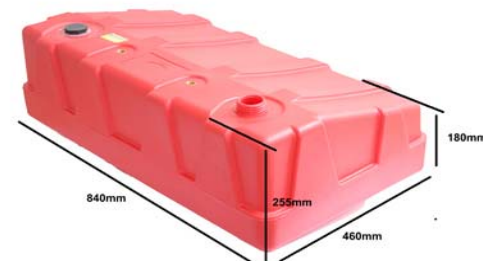

**New Era 75 Litre Petrol Fuel Tank**

LA7030	75 Litre tank - Red Petrol, with cap only	Ea						<b>\$273.63</b>
--------	---	----	--	--	--	--	--	-----------------

LA7031	75 Litre tank - Red Petrol, with cap and gauge	Ea						<b>\$321.40</b>
--------	--	----	--	--	--	--	--	-----------------

LA7032	75 Litre tank - Red Petrol, with 38mm deck filler	Ea						<b>\$289.21</b>
--------	---	----	--	--	--	--	--	-----------------

LA7033	75 Litre tank - Red Petrol, with 50mm deck filler	Ea						<b>\$289.21</b>
--------	---	----	--	--	--	--	--	-----------------

Tank measurements: Width: 850mm, Length 480mm, Height Back 240mm, Height Front 190mm

Picture	Part #	Description	Qty.					
---------	--------	-------------	------	--	--	--	--	--

**Fuel Senders and Deck Fillers for 75 litre tanks**

**New Era 50 Litre Fuel Tank - Petrol**

	LA7040	50 Litre tank - Red Petrol, with cap only	Ea					\$226.75
	LA7041	50 Litre tank - Red Petrol, with cap and gauge	Ea					\$249.13
	LA7042	50 Litre tank - Petrol, with 38mm deck filler	Ea					\$237.42
	LA7043	50 Litre tank - Petrol, with 38mm deck filler	Ea					\$237.42
	LA7034	75 litre tank – 38mm deck fill complete with 1 x deck fill kit (hose, filler & clamps) 1 x Breather Kit (hose, outlet) 1 x Wema sender 1 x VDO gauge	Ea					\$528.00
Tank measurements: Width: 850mm, Length 480mm, Height Back 185mm, Height Front 125mm								